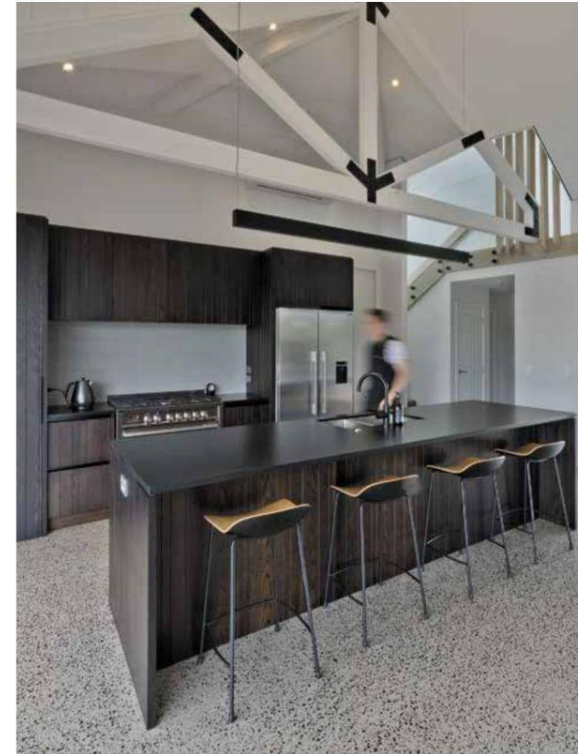

Stunning from every angle

Ze Magazine | 59

A COMBINATION
OF BLACK
CEDAR VERTICAL
WEATHERBOARDS
& WOODGRAIN
PRECAST
CONCRETE PANELS
MAKE THIS A
HOLIDAY HOME
STAND THE TEST
OF TIME.

SEAMLESS
FLOW BETWEEN
INTERIOR SPACE
& EXTERIOR ON
BOTH WATERWAY
CANAL &
HARBOURSIDE
THROUGH
STACKING
RETRACTING
DOORS.