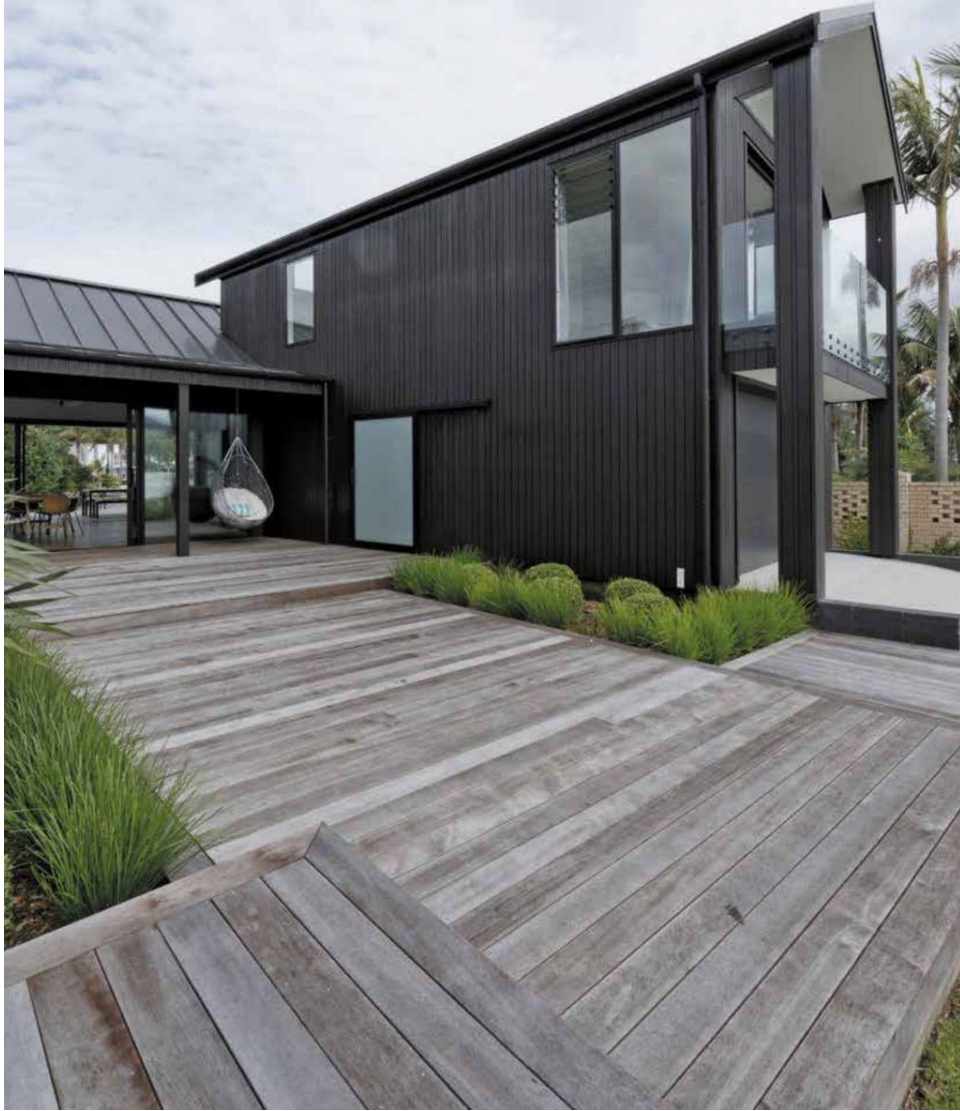

Stunning from every angle

Ze Magazine | 59

A COMBINATION
OF BLACK
CEDAR VERTICAL
WEATHERBOARDS
& WOODGRAIN
PRECAST
CONCRETE PANELS
MAKE THIS A
HOLIDAY HOME
STAND THE TEST
OF TIME.

SEAMLESS
FLOW BETWEEN
INTERIOR SPACE
& EXTERIOR ON
BOTH WATERWAY
CANAL &
HARBOURSIDE
THROUGH
STACKING
RETRACTING
DOORS.